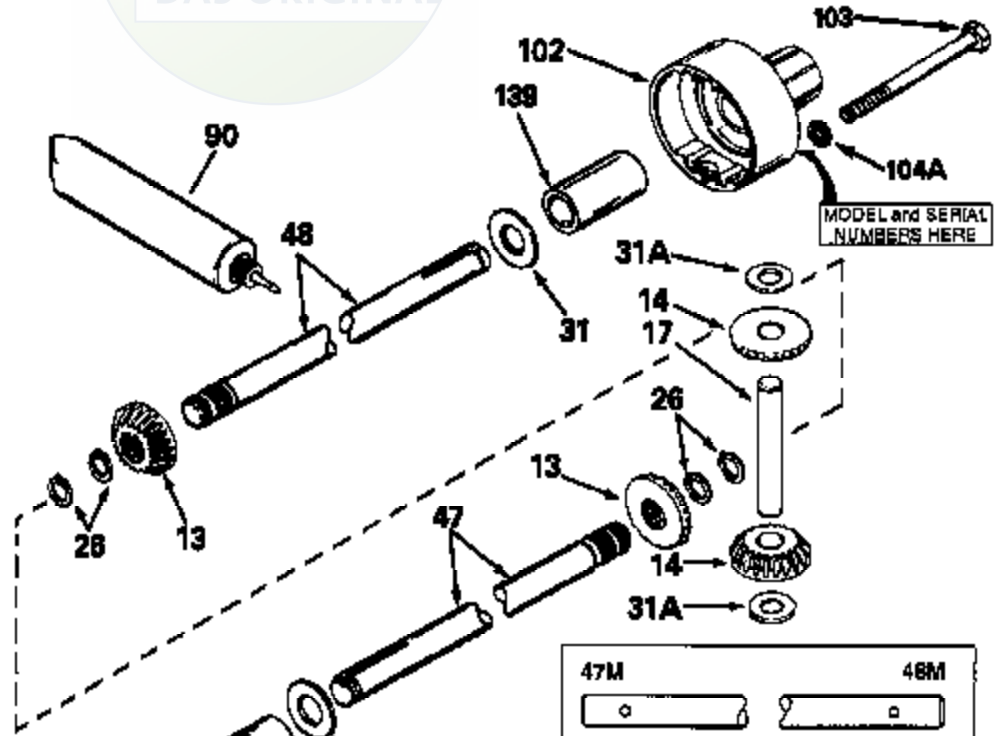

47	48
47A	48A
47B	48B
47C	48C
47D	48D
47E	48E
47H	48H
47L	48L

MODEL and SERIAL NUMBERS HERE

MODEL and SERIAL NUMBERS HERE

47M	48M
47P	48P
47R	48R
47V	48V
47W	48W
47X	48X

Ref #	Part Number	Qty	Description
13	778067		Gear, Bevel (16 teeth)
14	778068		Gear, Pinion (16 teeth)
17	786040		Pin, Drive
26	792018		Ring, Retaining
31	780001		Washer (3/4" ID x 1-1/2" OD x 1/16" t hick)
31A	780096		Washer, Thrust
47E	774267		Axle (10-1/8" long)
48E	774330		Axle (14-27/32" long)
82	786043		Sprocket. No Teeth 54. O.D. 8.823
82	786051		Sprocket. No Teeth 60. O.D. 9.841
82	786070		Sprocket. No Teeth 48. O.D. 7.920
82	786041A		Sprocket. No Teeth 45. O.D. 7.389
82	786042		Sprocket. No Teeth 40. O.D. 6.650
90	788067B	100-171A Peerless	Grease (32 oz. bottle Bentonite greas e)
101	774344		Differential Carrier Hsg (Incl. 137)
102	774345		Differential Carrier Hsg (Incl. 139)
103	792044		Screw, 5/16-18 x 4"
104A	792061		Washer, Flat, 5/16"
104	792042		Nut, Lock, 5/16-18 (Use as required)
137	780077		Bushing (3/4" ID x 1-1/16" OD x 2-1/1 6" long)
139	780077		Bushing (3/4 ID x 1-1/16" OD x 2-1/16 " long)